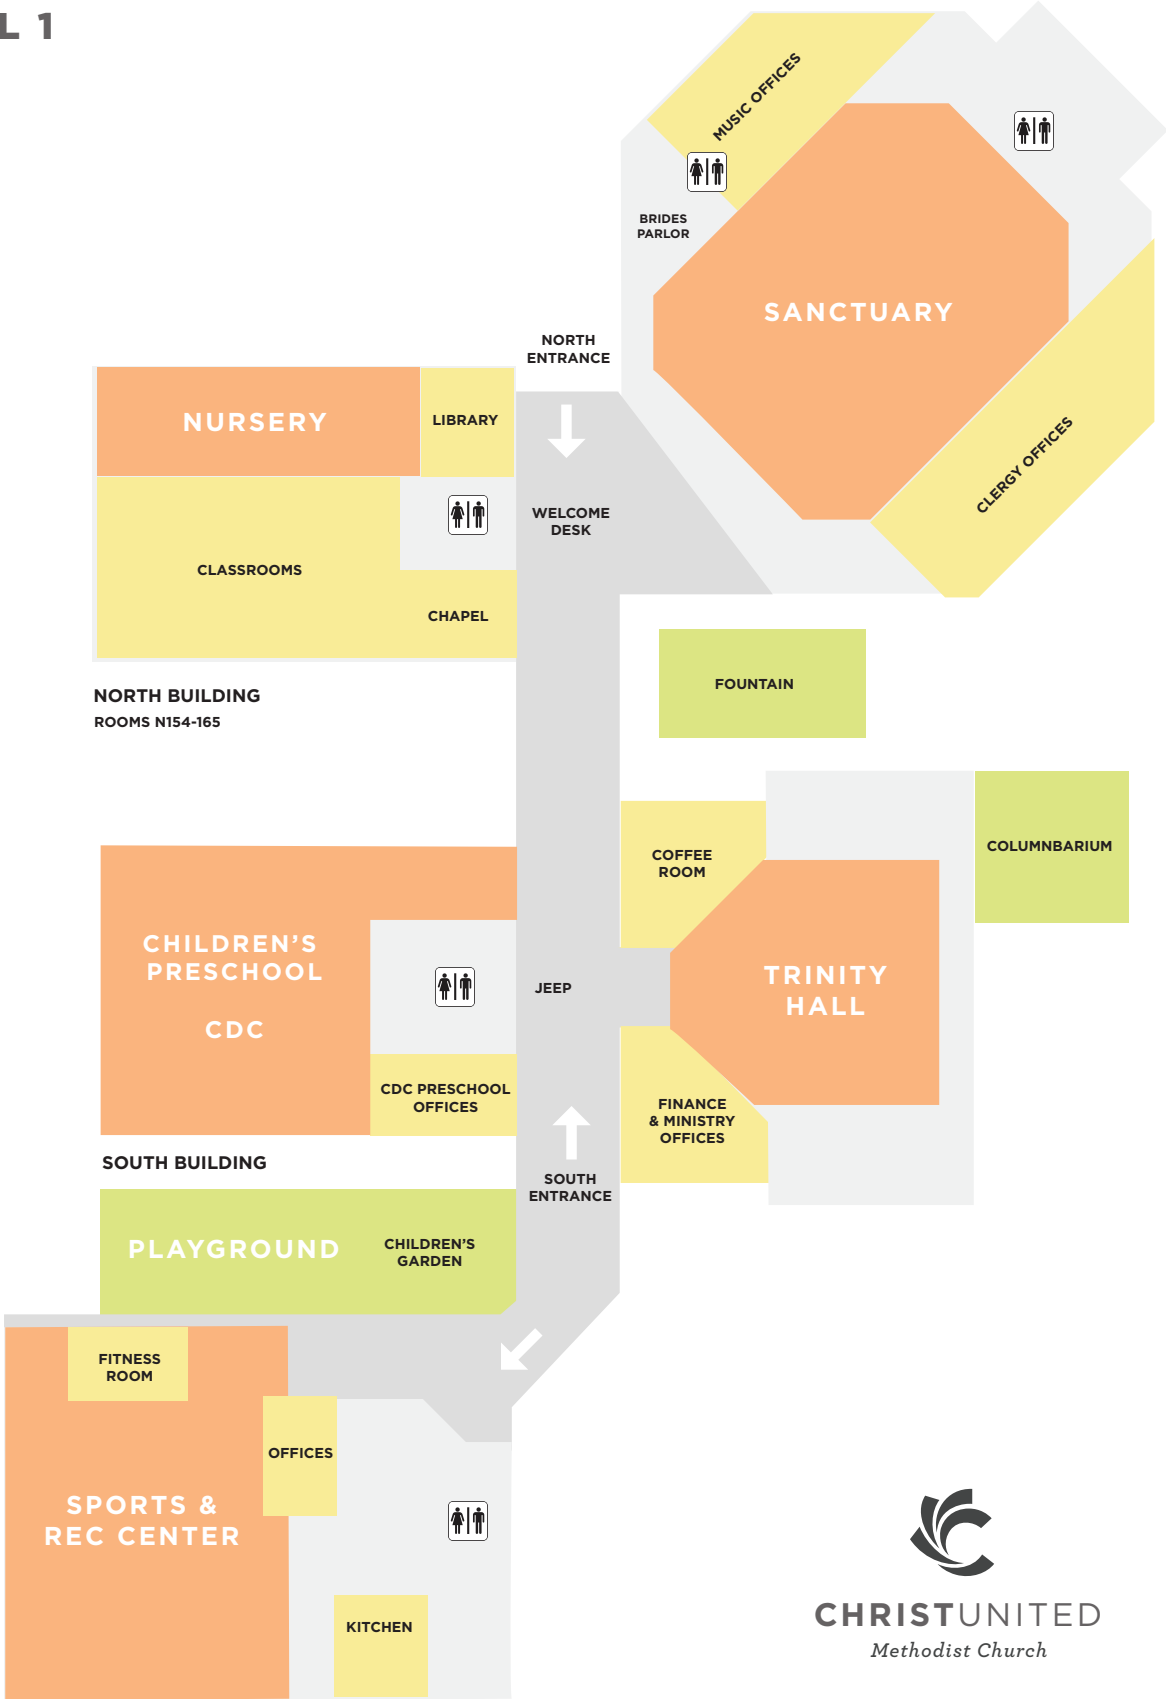

CAMPUS MAP

LEVEL 1

CHRISTUNITED
Methodist Church

LEVEL 2